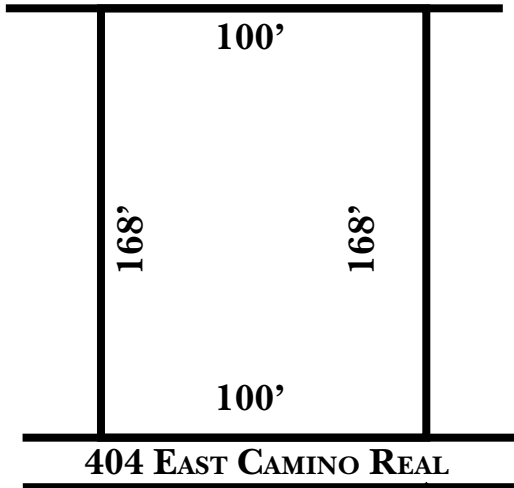

Royal Palm

PROPERTIES

404 EAST CAMINO REAL, BOCA RATON FL

INTERIOR - LOT 17 BLOCK 15

LOT SIZE: 100 x 168 x 100 x 168

LOT SQUARE FOOTAGE: 16,800

ROYAL PALM YACHT & COUNTRY CLUB

561.368.6200