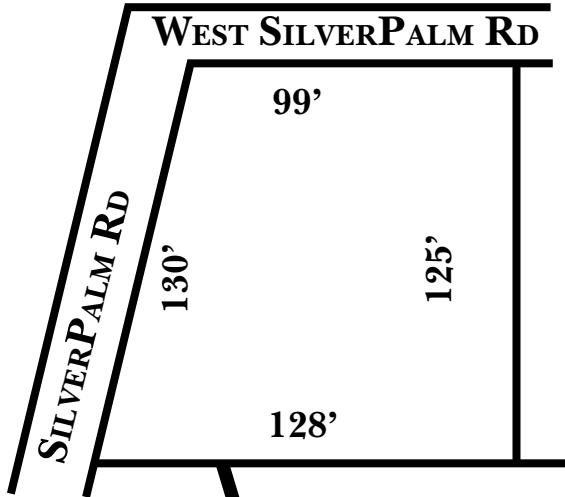

Royal Palm

Palm

PROPERTIES

2400 WEST SILVER PALM ROAD, BOCA RATON FL

INTERIOR - LOT 1 BLOCK 6

LOT SIZE: 99' x 130' x 128' x 125'
 LOT SQUARE FOOTAGE: 14,471

ROYAL PALM YACHT & COUNTRY CLUB

561.368.6200