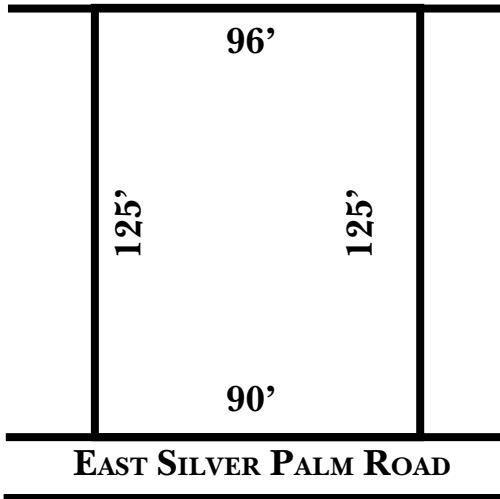

Royal Palm

PROPERTIES

2323 EAST SILVER PALM ROAD, BOCA RATON FL

INTERIOR - LOT 20 BLOCK 8

LOT SIZE: 90' x 125' x 96' x 125'
LOT SQUARE FOOTAGE: 11,625

ROYAL PALM YACHT & COUNTRY CLUB

561.368.6200

DAVID W. ROBERTS,
BROKER/OWNER