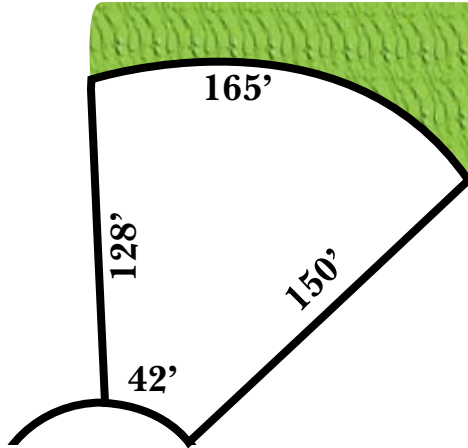

Royal Palm

PROPERTIES

118 THATCH PALM COVE, BOCA RATON FL

GOLF - LOT 6 BLOCK 23

LOT SIZE: 42x150x165x128

LOT SQUARE FOOTAGE: 14,317

GOLF FRONTAGE: 165'

THATCH PALM COVE