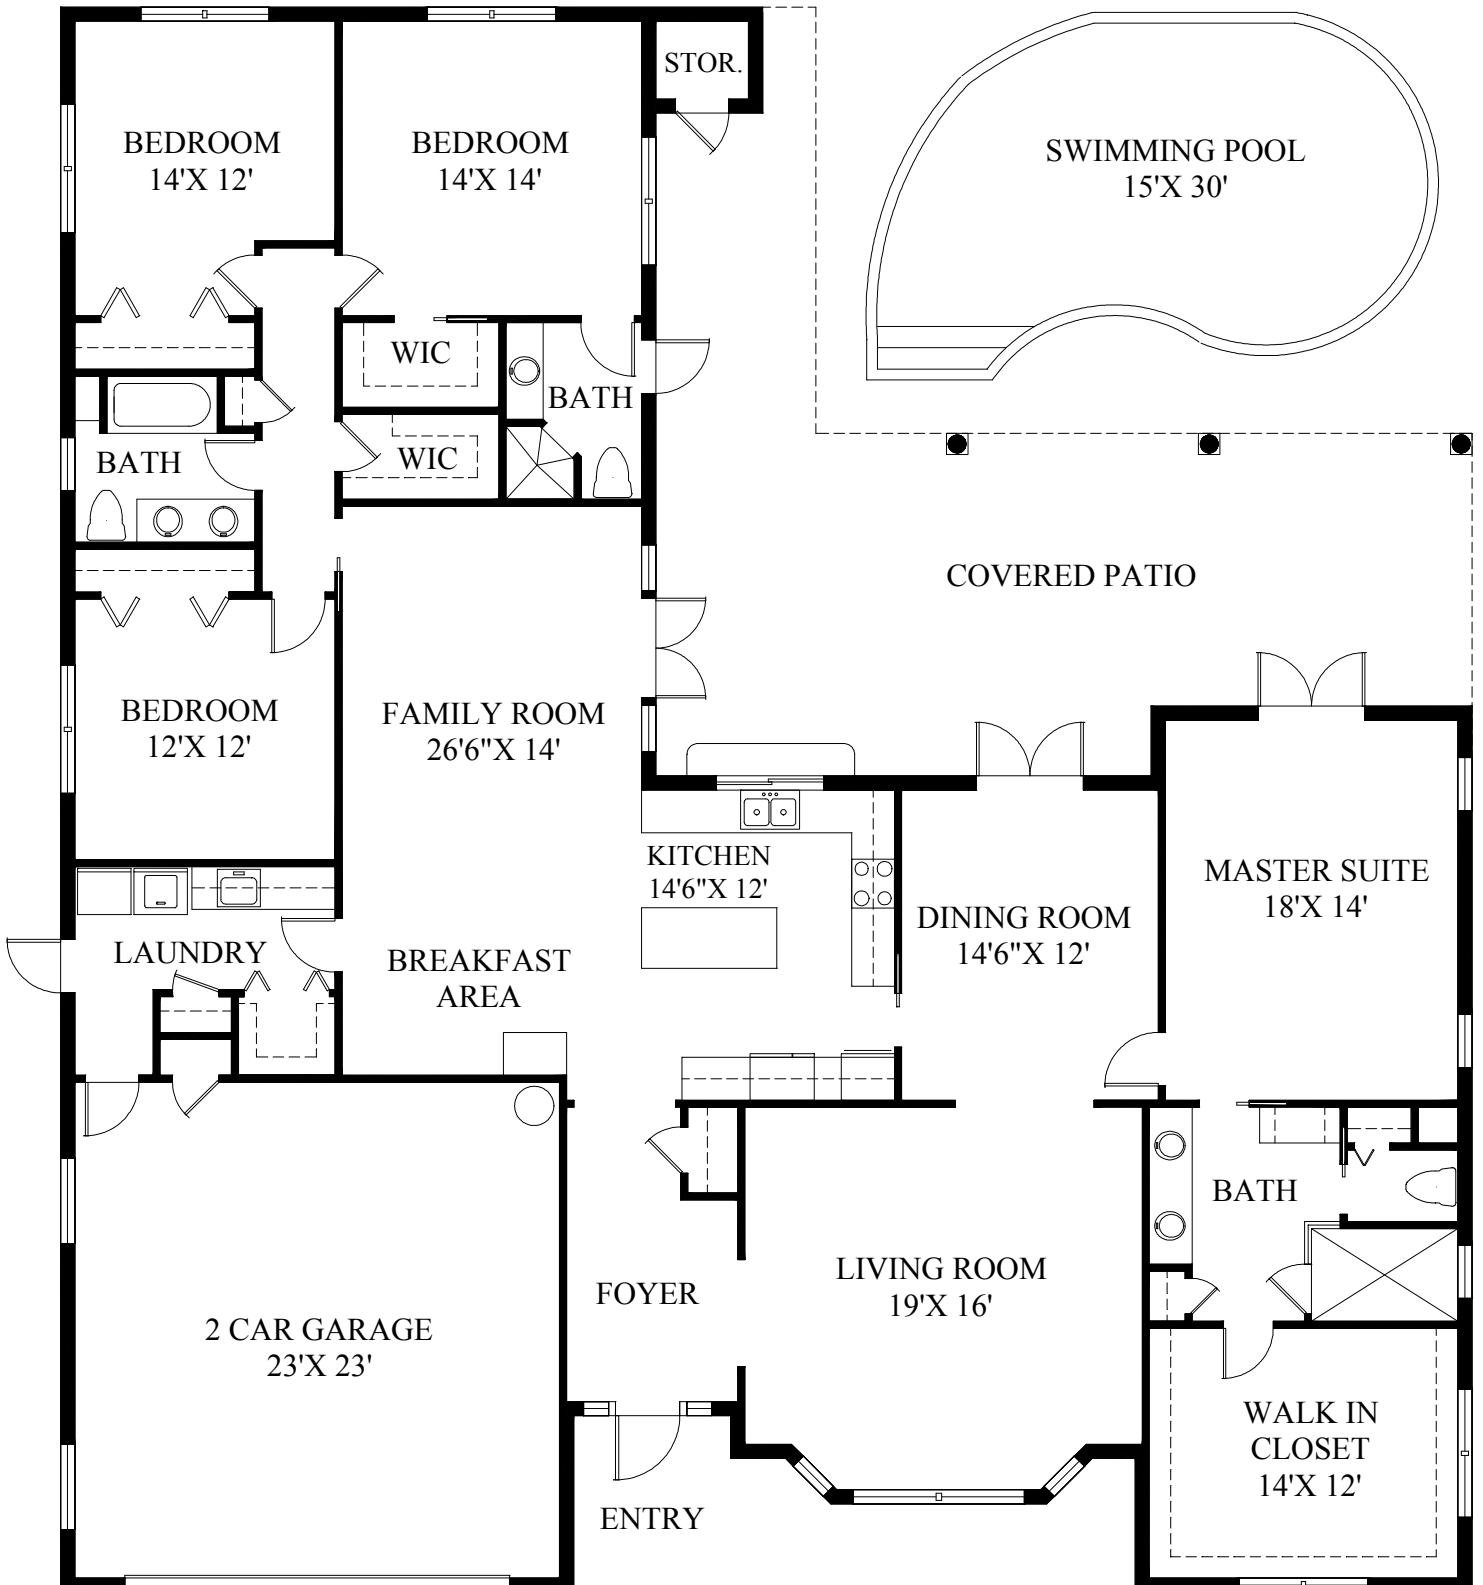

# 2380 DATE PALM ROAD

[WWW.ROYALPALM.COM](http://WWW.ROYALPALM.COM)

Notice: This rendering is for marketing purposes only. All measurements, features and specifications are approximate. The accuracy of this information is subject to errors, omissions and changes. An architect should be contacted for actual measurements, features and specifications.