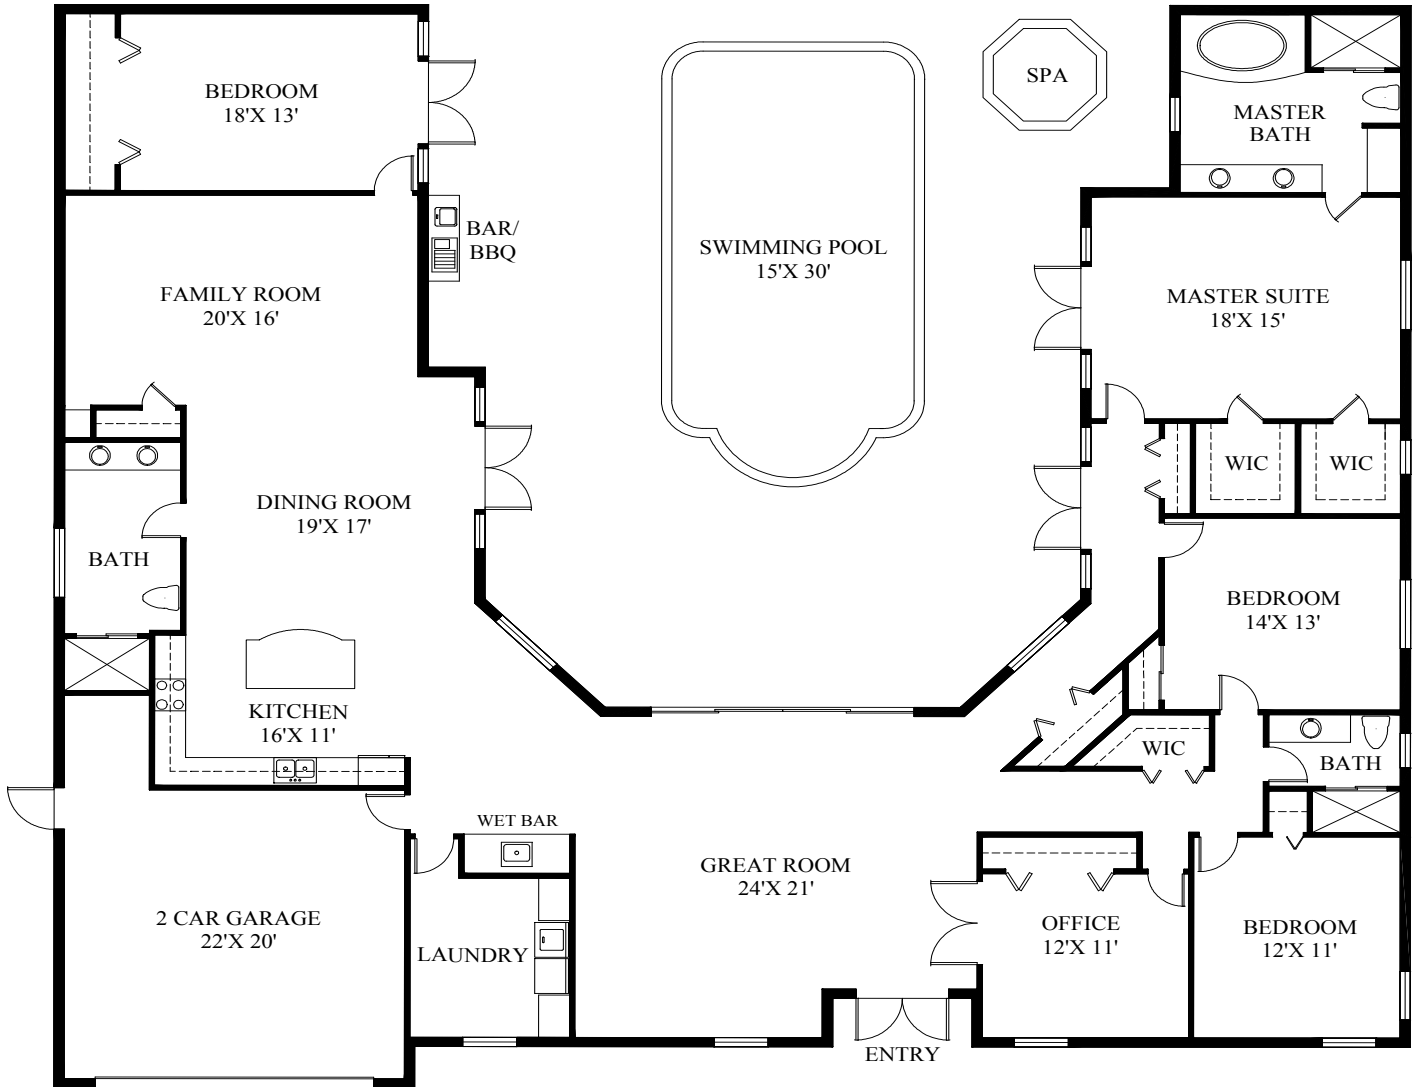

2400 W SILVER PALM DRIVE

www.royalpalm.com