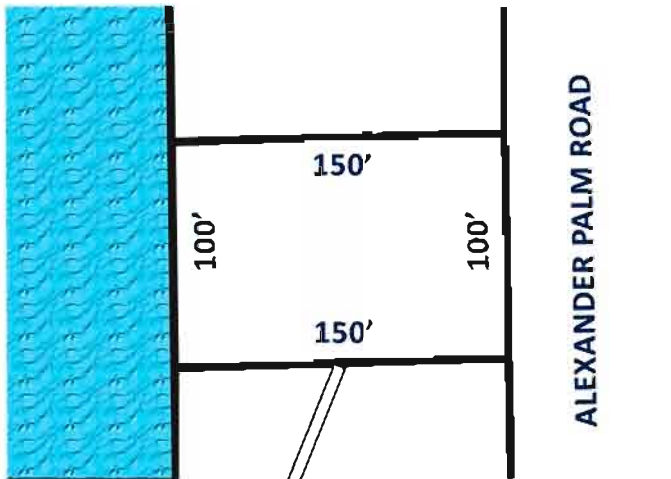

Royal Palm

Palm

P R O P E R T I E S

224 Alexander Palm Road, Boca Raton, FL

Waterfront - Lot 9 Block 1

Lot size: 100' x 150' x 100' x 150'

Lot Square Footage: 15,000

Water Frontage: 100'